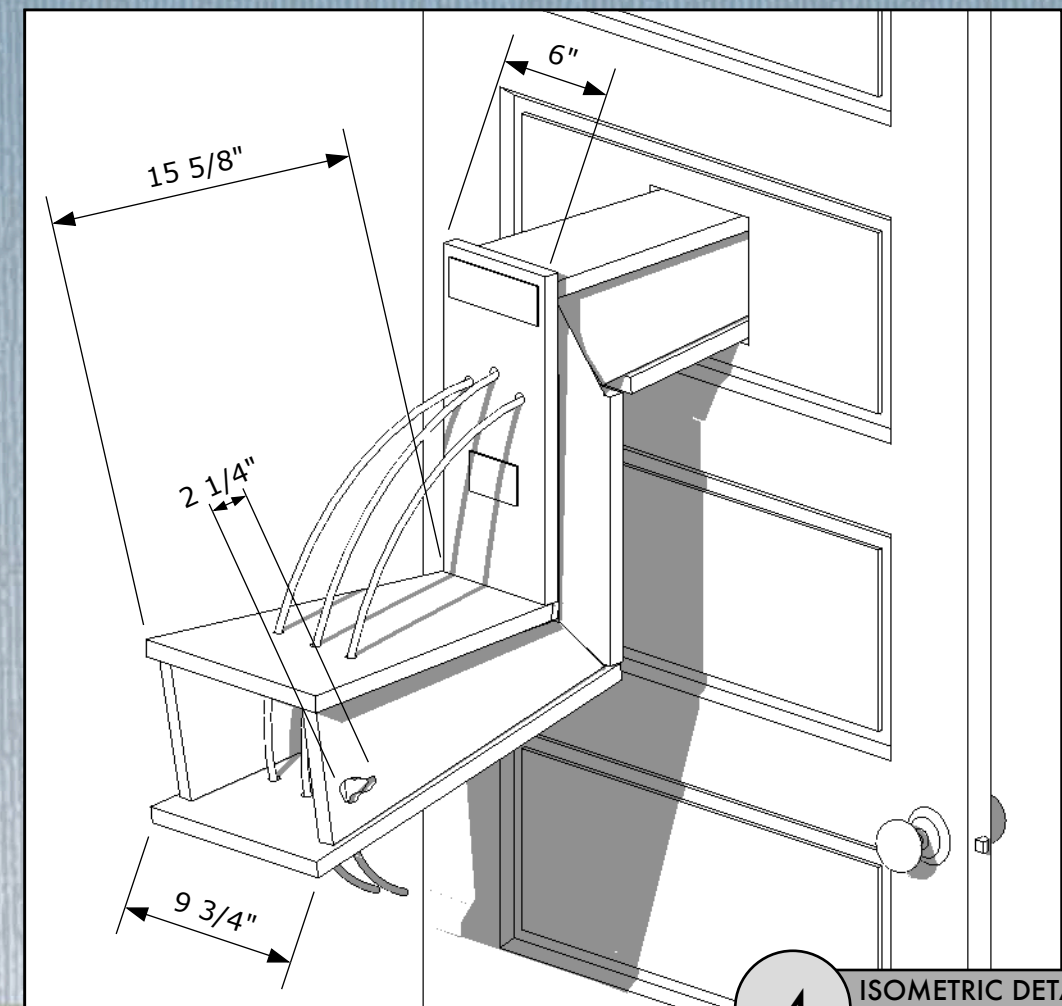

A FIERCE PIERCE
(for EARS)

1 FRONT ELEVATION DETAIL
SCALE: 3"=1"

2 REAR ELEVATION
SCALE: 1"=1'

3 PLAN VIEW
SCALE: 1"=1'

4 ISOMETRIC DETAIL
SCALE: 1 1/2"=1'