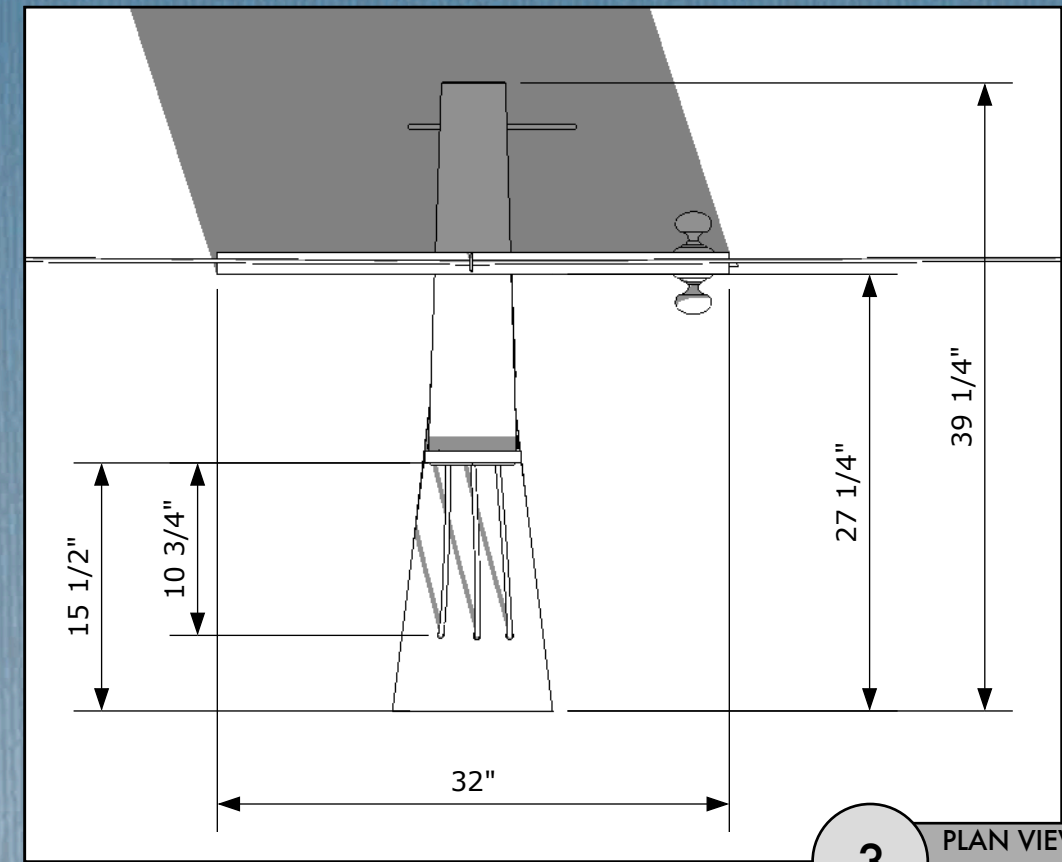

A FIERCE PIERCE
(for EARS)

1 FRONT ELEVATION DETAIL
SCALE: 3"=1"

2 REAR ELEVATION
SCALE: 1"=1'

3 PLAN VIEW
SCALE: 1"=1'

4 ISOMETRIC DETAIL
SCALE: 1 1/2"=1'