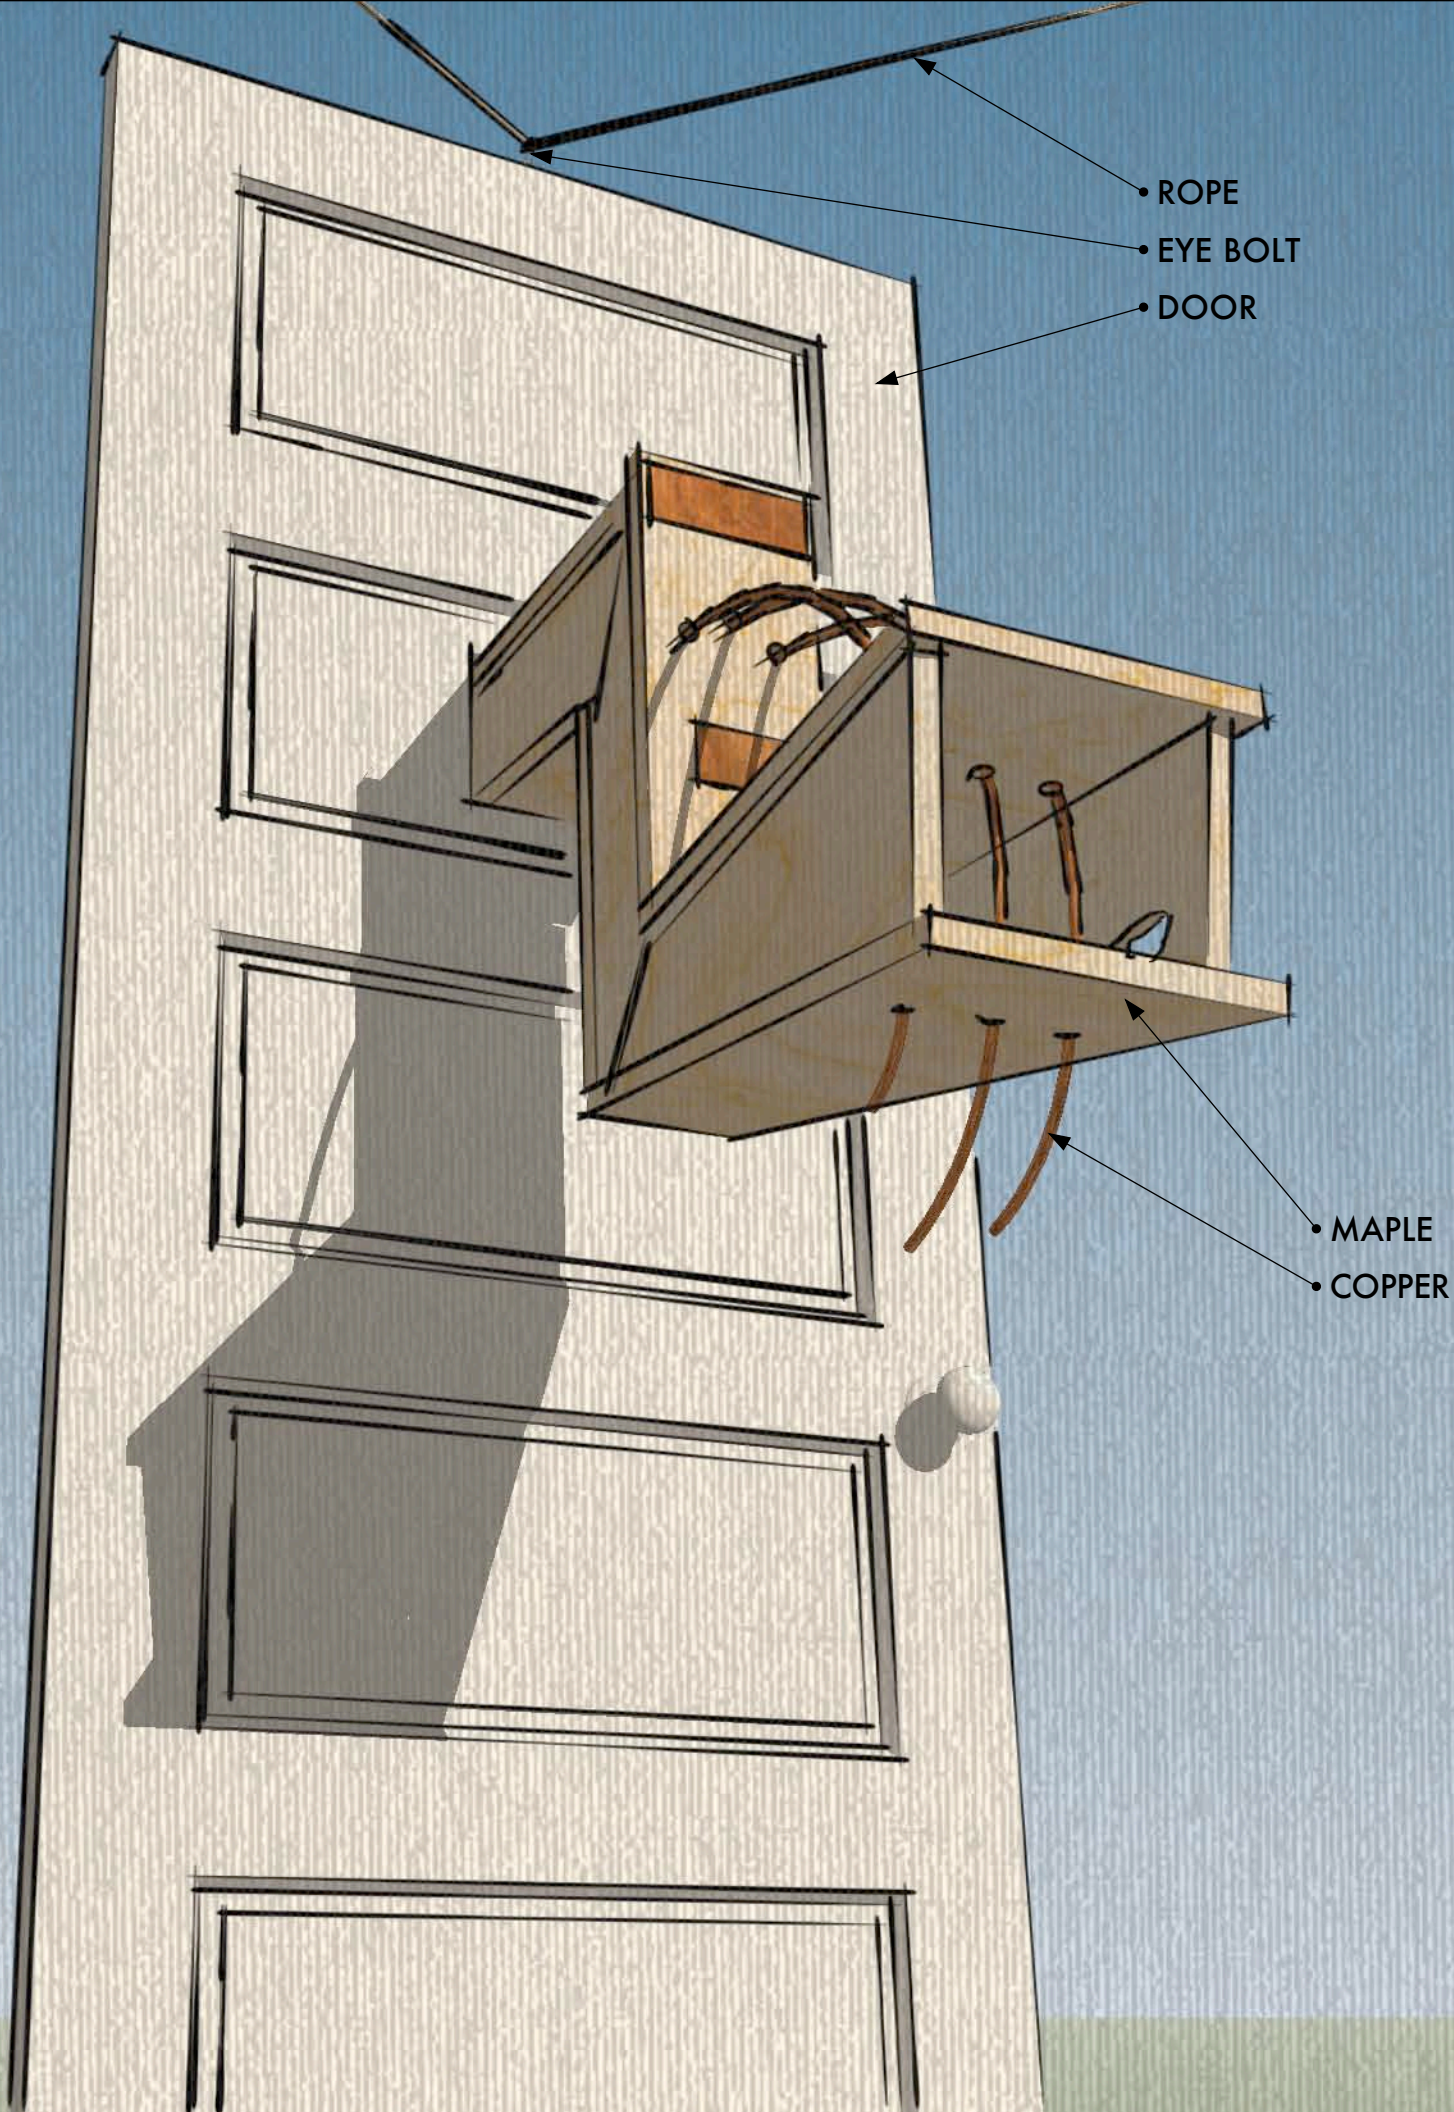

A FIERCE PIERCE
(for EARS)

1 FRONT ELEVATION DETAIL
SCALE: 3"=1"

2 REAR ELEVATION
SCALE: 1"=1'

3 PLAN VIEW
SCALE: 1"=1'

4 ISOMETRIC DETAIL
SCALE: 1 1/2"=1'