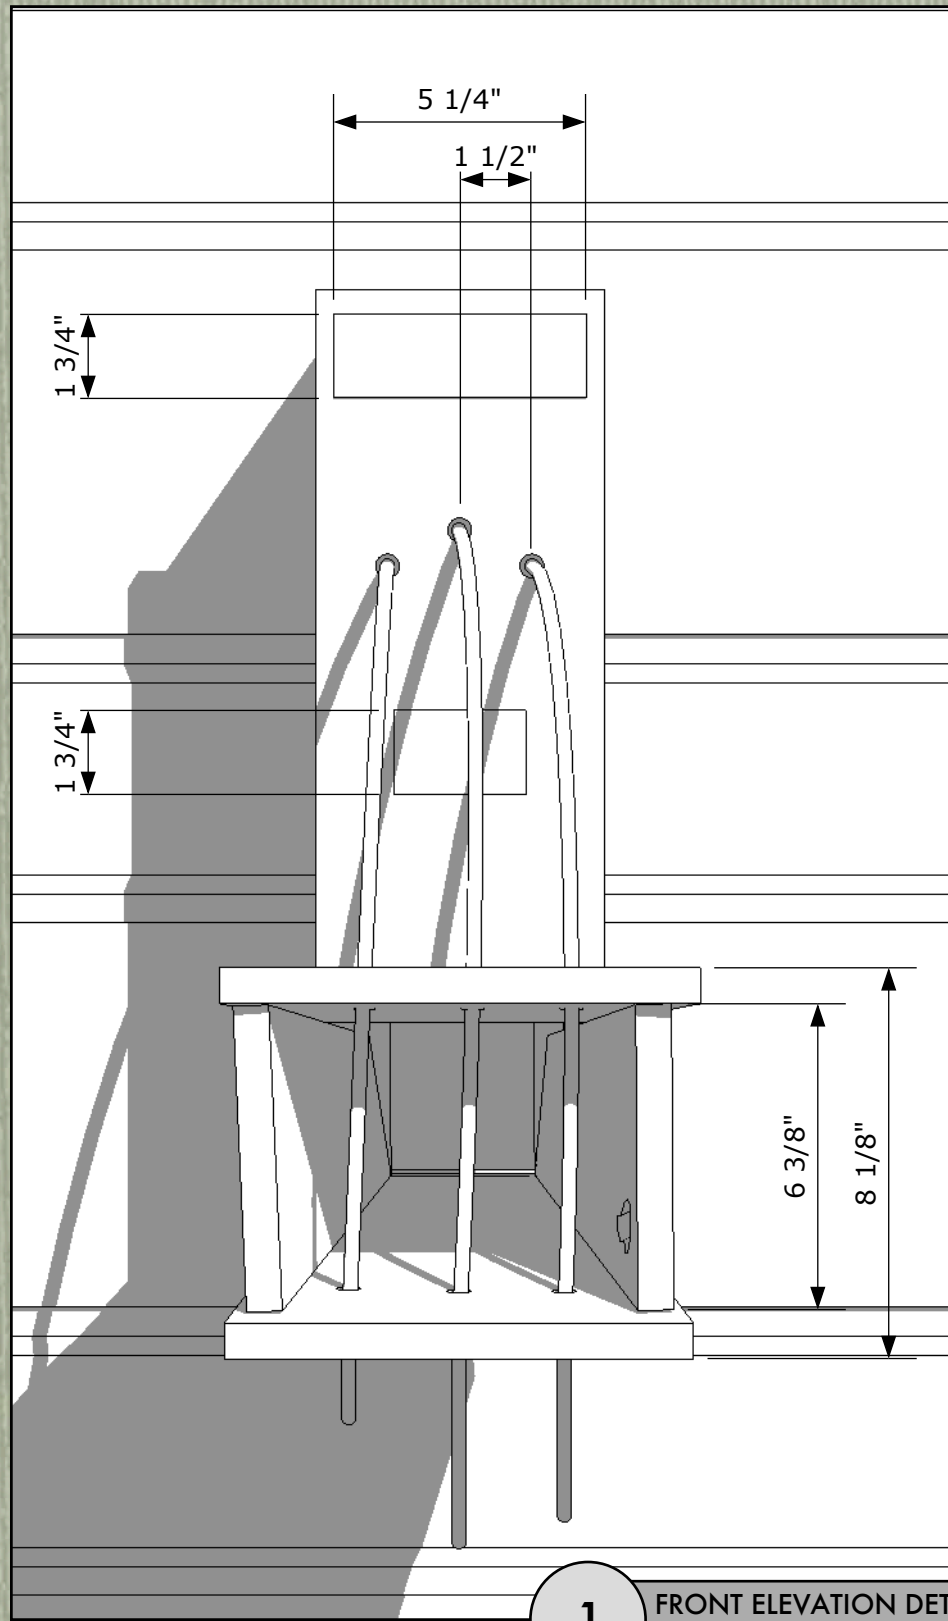

A FIERCE PIERCE
(for EARS)

1 FRONT ELEVATION DETAIL
SCALE: 3"=1"

2 REAR ELEVATION
SCALE: 1"=1'

3 PLAN VIEW
SCALE: 1"=1'

4 ISOMETRIC DETAIL
SCALE: 1 1/2"=1'