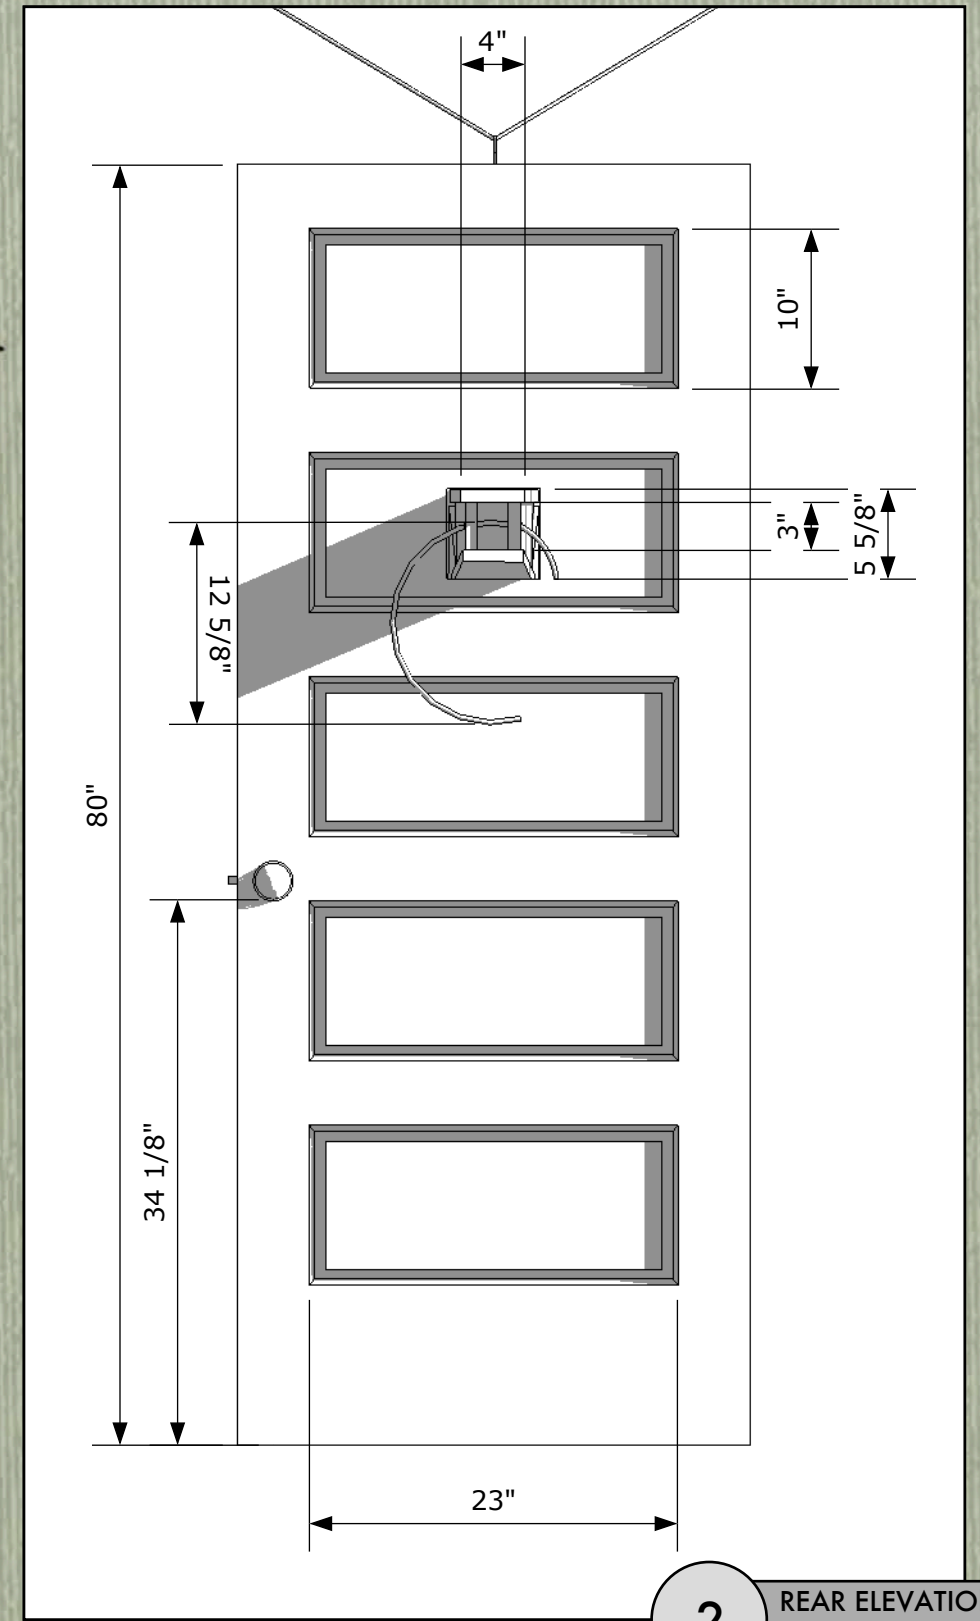

A FIERCE PIERCE
(for EARS)

1 FRONT ELEVATION DETAIL
SCALE: 3"=1"

2 REAR ELEVATION
SCALE: 1"=1'

3 PLAN VIEW
SCALE: 1"=1'

4 ISOMETRIC DETAIL
SCALE: 1 1/2"=1'