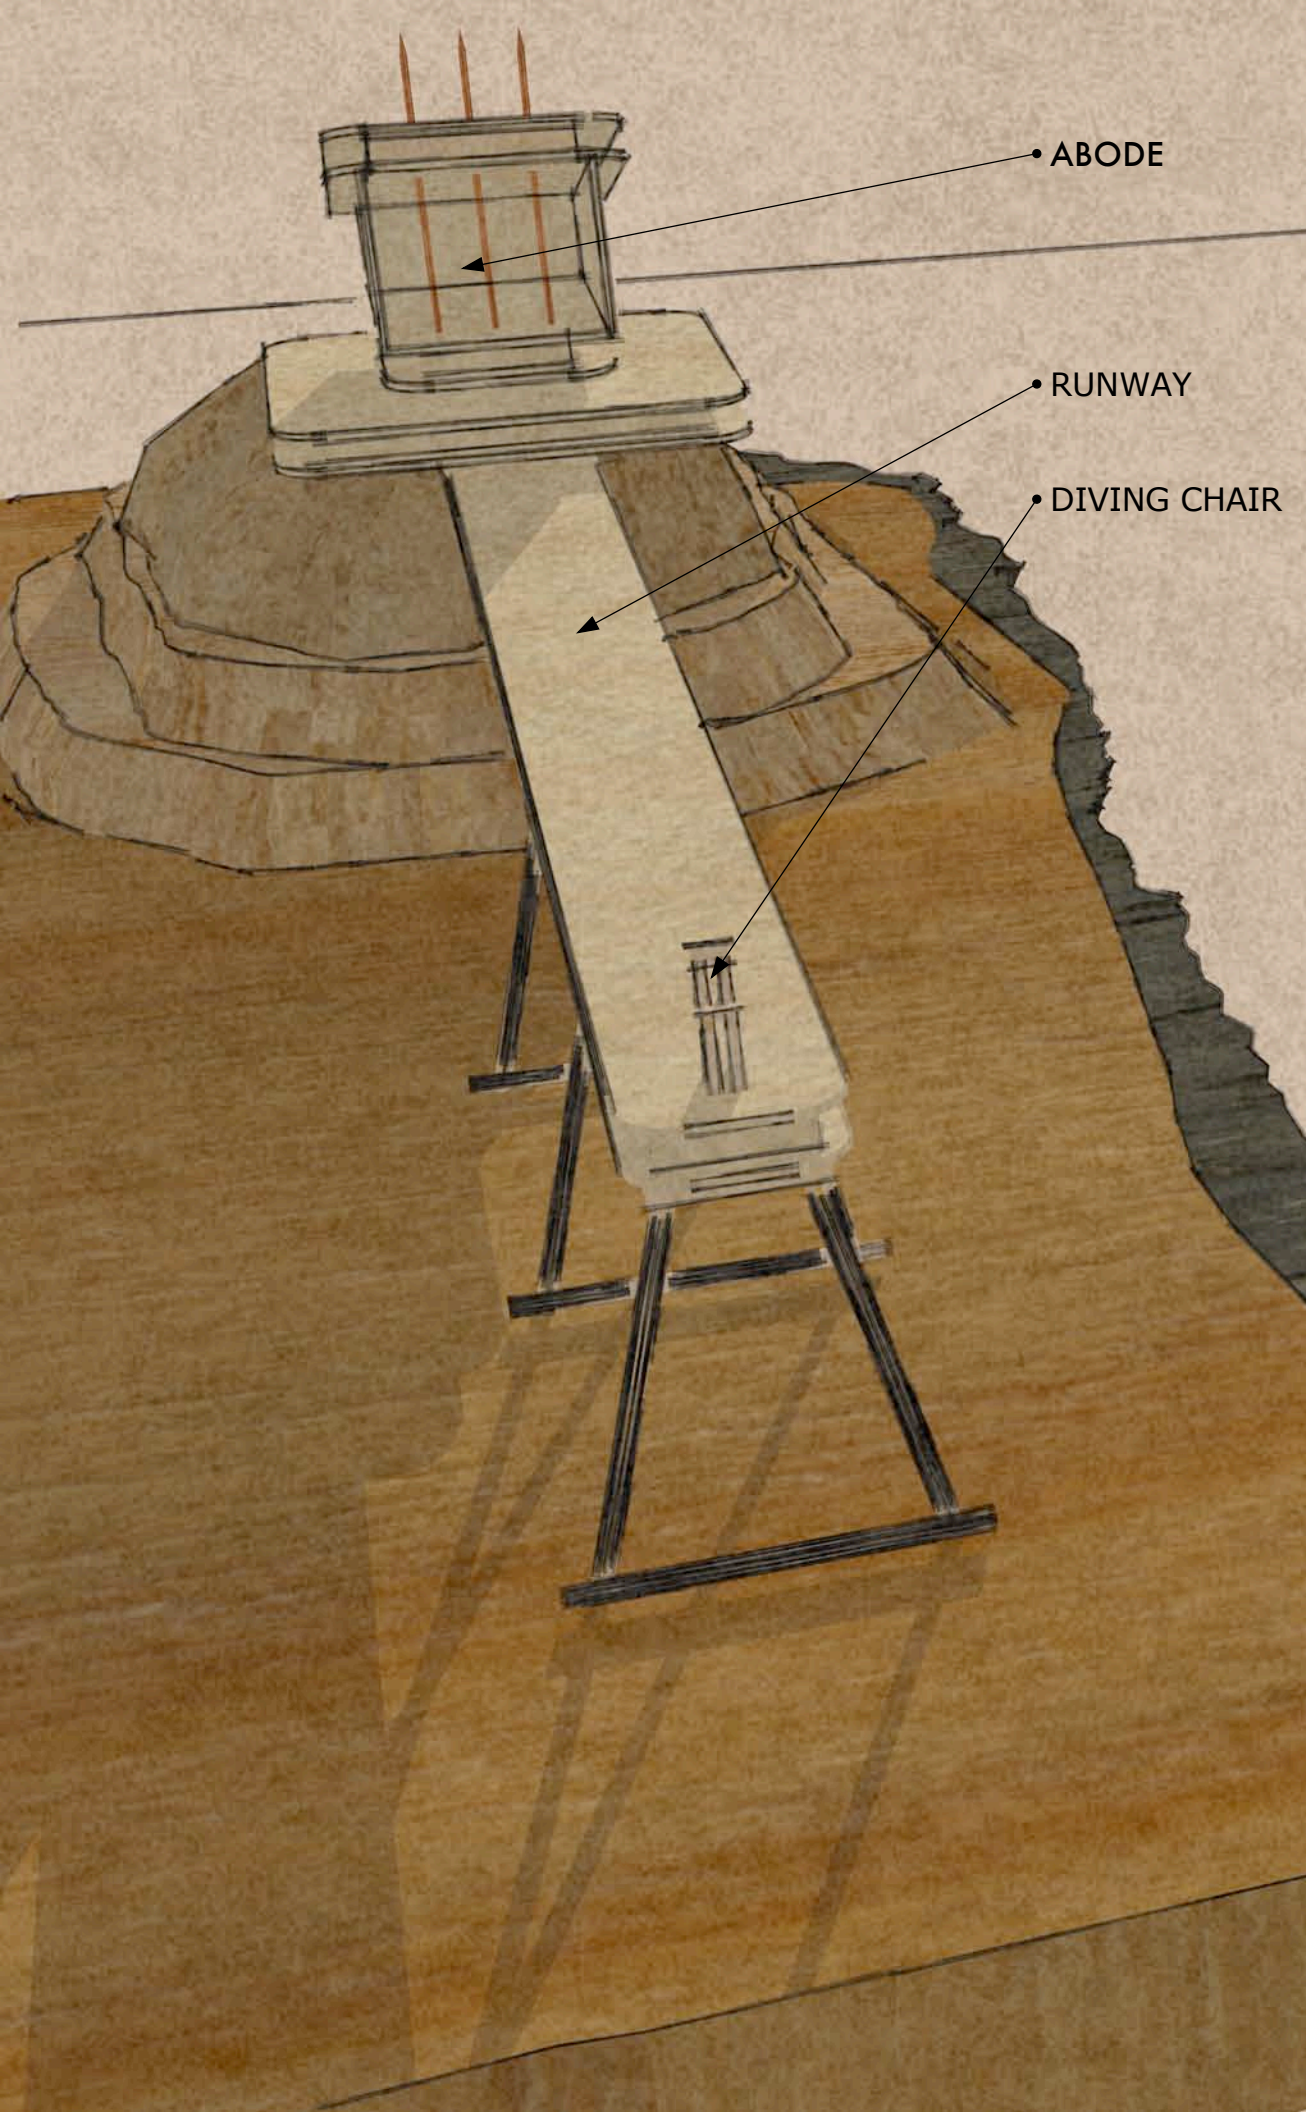

we are all

underwater

• ABODE

• RUNWAY

• DIVING CHAIR

1 FRONT ELEVATION
SCALE: 3"=1'

2 SITE PLAN
SCALE: 3"=1'

3 CHAIR ISOMETRIC DETAIL
SCALE: 3"=1"

BAMBOO

BASSWOOD

COPPER

MAPLE

4 RIGHT ELEVATION DETAIL
SCALE: 1"=1"