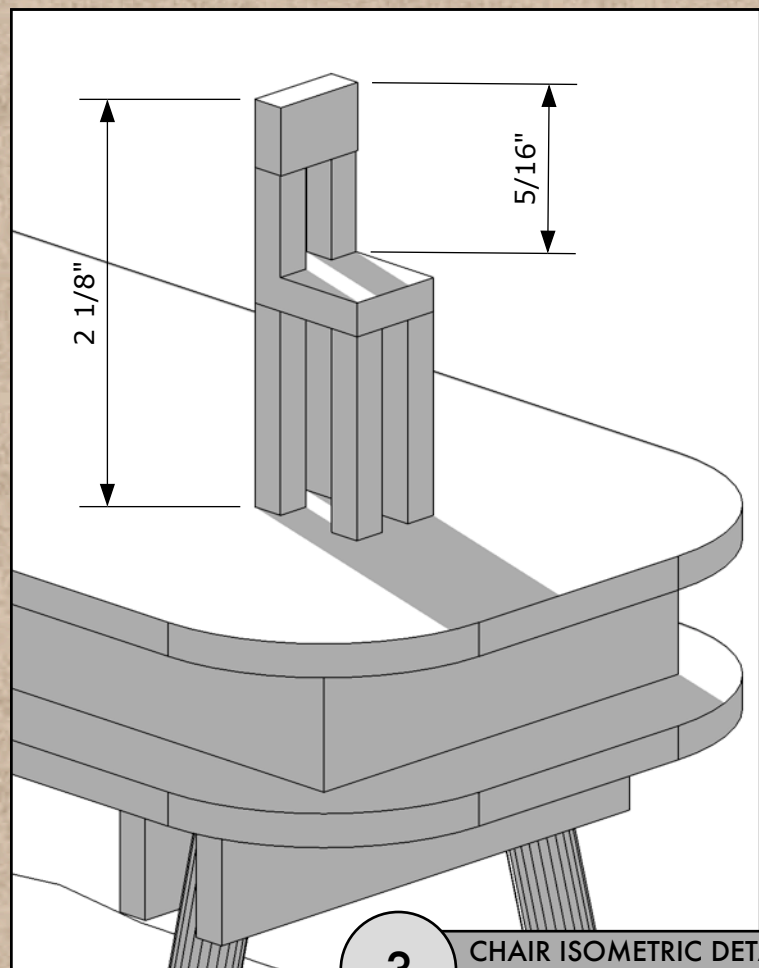

we are all

underwater

• ABODE

• RUNWAY

• DIVING CHAIR

1 FRONT ELEVATION
SCALE: 3"=1'

2 SITE PLAN
SCALE: 3"=1'

3 CHAIR ISOMETRIC DETAIL
SCALE: 3"=1"

BAMBOO

BASSWOOD

COPPER

MAPLE

4 RIGHT ELEVATION DETAIL
SCALE: 1"=1"