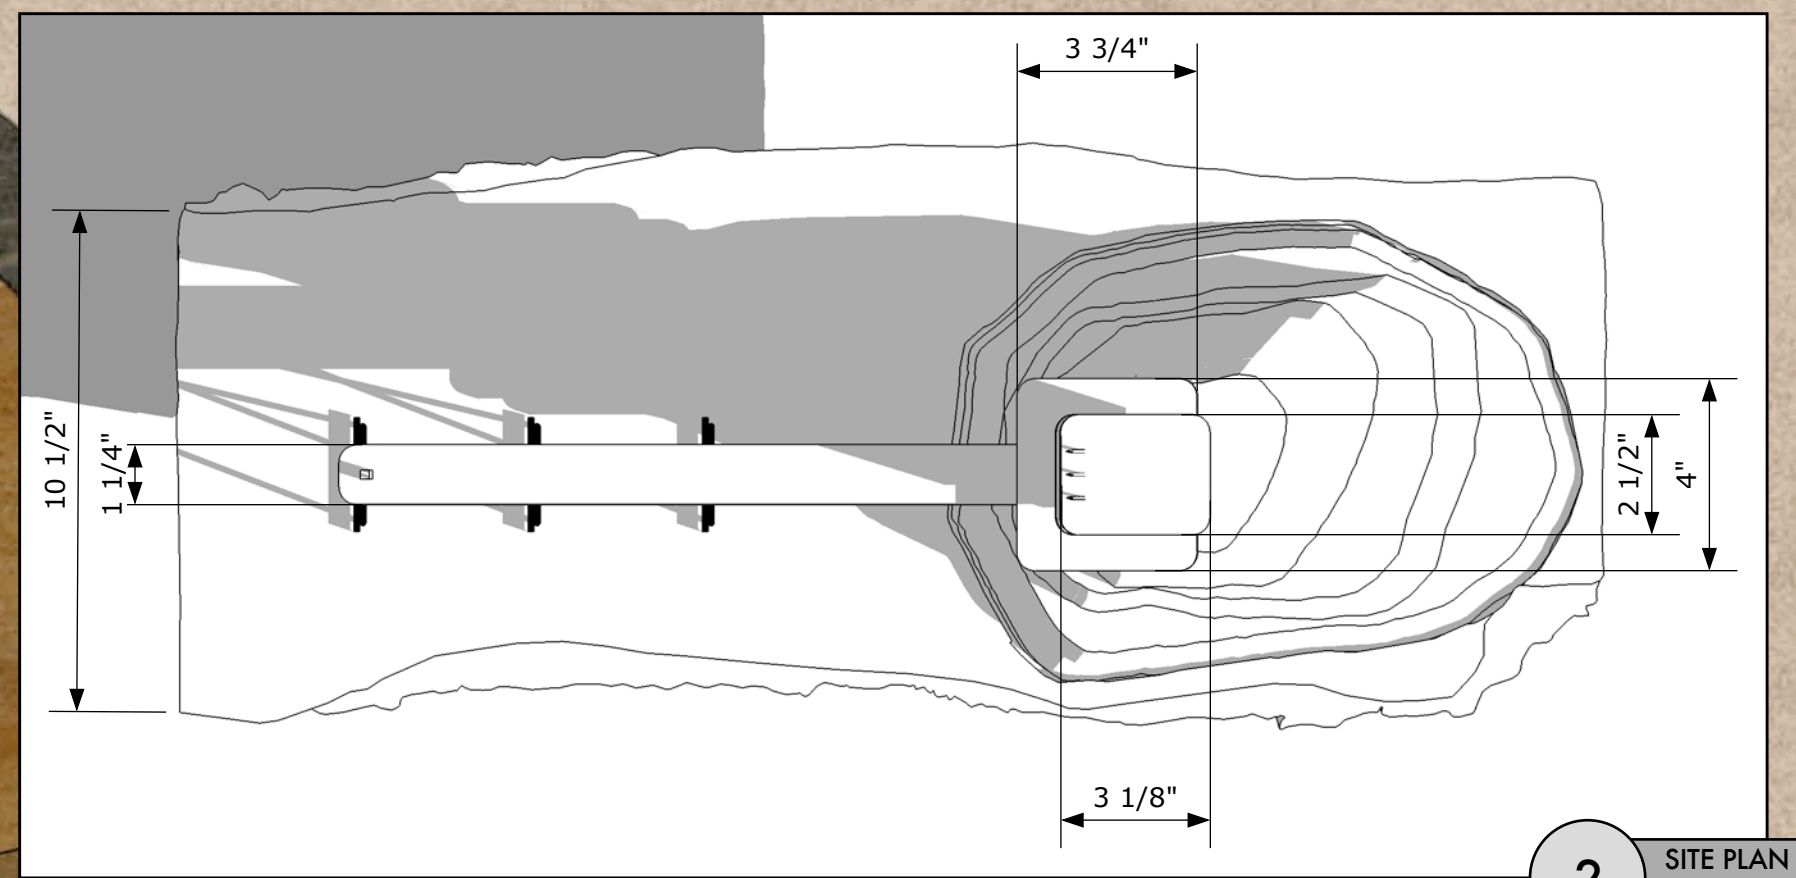

we are all

underwater

• ABODE

• RUNWAY

• DIVING CHAIR

1 FRONT ELEVATION
SCALE: 3"=1'

2 SITE PLAN
SCALE: 3"=1'

3 CHAIR ISOMETRIC DETAIL
SCALE: 3"=1"

BAMBOO

BASSWOOD

COPPER

MAPLE

4 RIGHT ELEVATION DETAIL
SCALE: 1"=1"