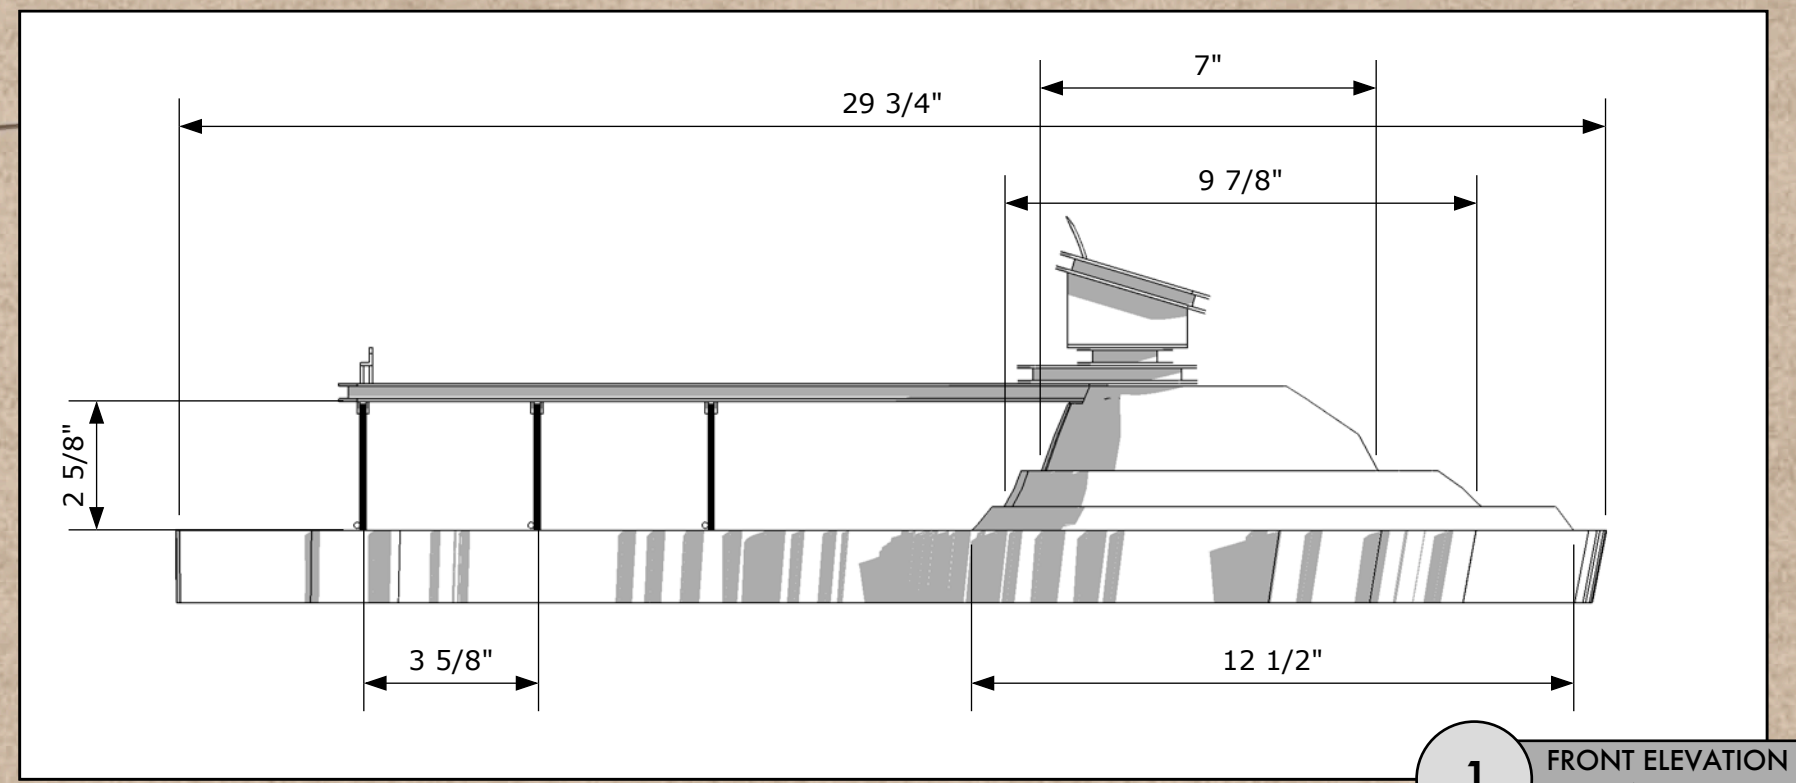

we are all

underwater

• ABODE

• RUNWAY

• DIVING CHAIR

1 FRONT ELEVATION
SCALE: 3"=1'

2 SITE PLAN
SCALE: 3"=1'

3 CHAIR ISOMETRIC DETAIL
SCALE: 3"=1"

BAMBOO

BASSWOOD

COPPER

MAPLE

4 RIGHT ELEVATION DETAIL
SCALE: 1"=1"