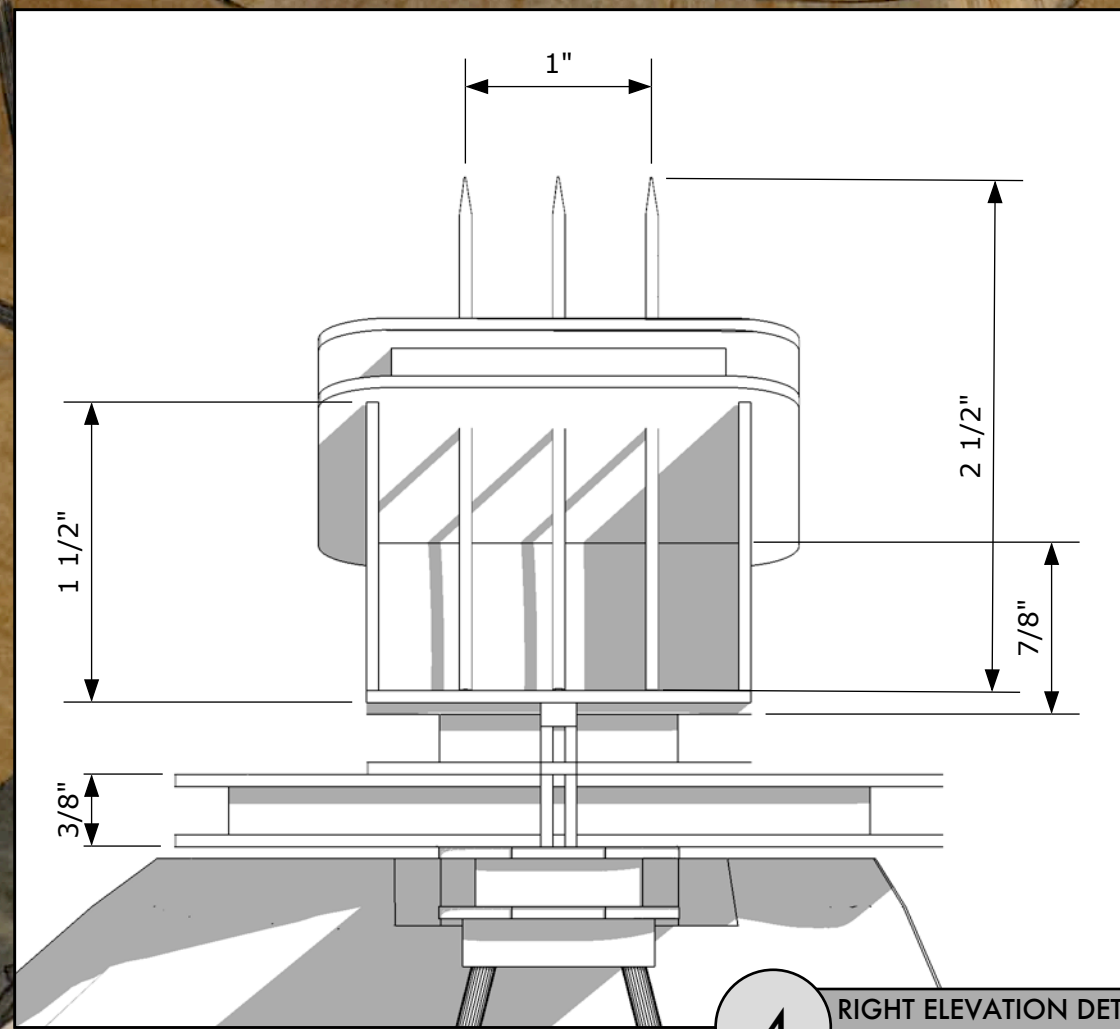

we are all

underwater

• ABODE

• RUNWAY

• DIVING CHAIR

1 FRONT ELEVATION
SCALE: 3"=1'

2 SITE PLAN
SCALE: 3"=1'

3 CHAIR ISOMETRIC DETAIL
SCALE: 3"=1"

BAMBOO

BASSWOOD

COPPER

MAPLE

4 RIGHT ELEVATION DETAIL
SCALE: 1"=1"